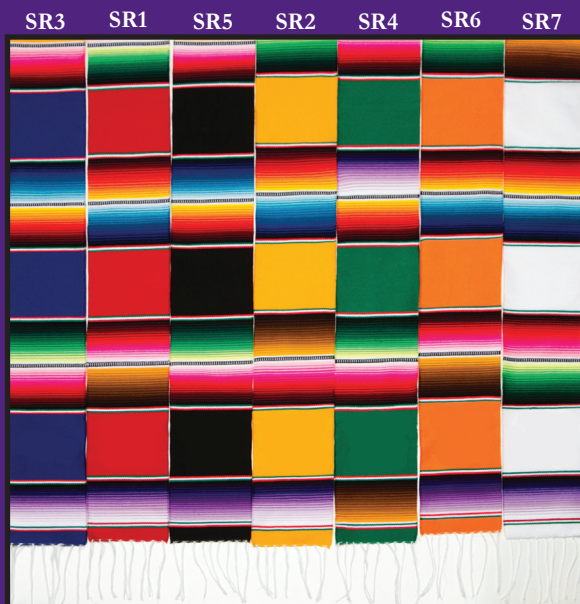

Standard Serape Stoles