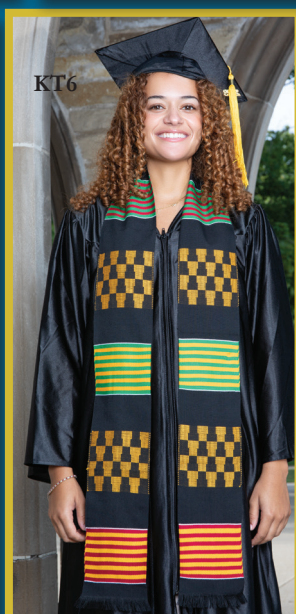

Plain Kente Stoles

Our new line of handmade stoles adorned with Ghanaian Adinkra symbols throughout. Stoles can be customized in your choice of colors and symbols.

Adult Stole Prices:
1-10 Stoles-$25.95 each
11-30 Stoles-$24.95 each
31-40 Stoles-$22.95 each
41 Stoles & Above-$21.95 each

SCAN TO
SEE MORE
DESIGNS
AND ORDER
ONLINE

See Page 2
For Symbol
Meanings

Customization
Available
ASK US!