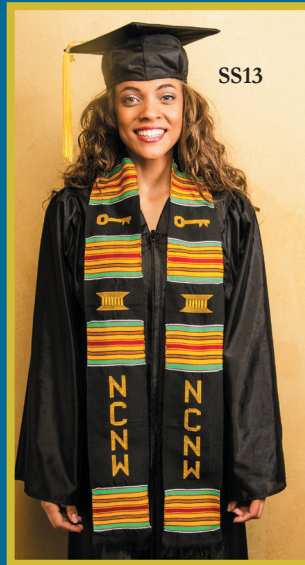

Choose Professional & Social Organization Kente Stoles from a variety of patterns, colors and styles. We can produce custom stoles for your group or organization!!! In addition, we can provide custom stoles in the style, colors and lettering of your choice. Each stole is uniquely handcrafted by skilled West African artisans.

Adult Size: 4.5" wide X 72" long