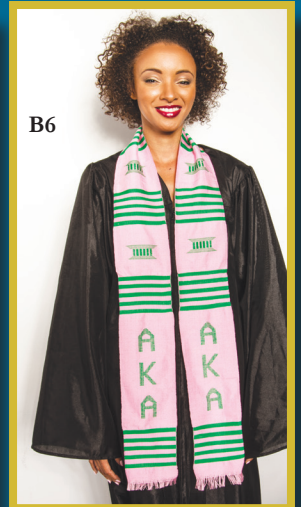

B6

"Royalty"