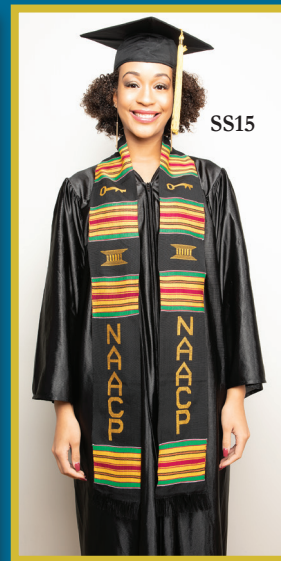

© 2026 Midwest Global Group, Inc. All Rights Reserved.

Forwarding Service Requested

**CLASS OF 2026
 KENTE STOLE!**
 As Low as \$21.95 each!!!

Professional & Social Organization Stoles

Adult Stole Prices

- 1-10 Stoles-\$25.95 each
- 11-30 Stoles-\$24.95 each
- 31-40 Stoles-\$22.95 each
- 41 Stoles & Above-\$21.95 each

Add \$5.00 Per Stole for Custom Stoles (*)

SPECIAL: Order 41 or more stoles and receive FREE customizing.

Personalization is available in your choice of letters, symbols and colors.
 (Minimum order of 8 stoles for *custom* orders).