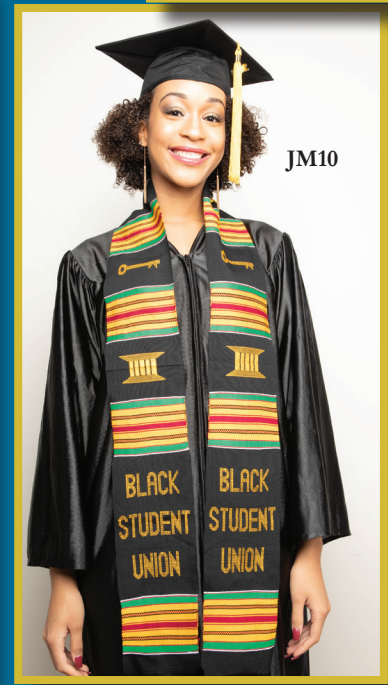

Departmental & Organizational Kente Stoles

Stoles produced in a variety of colors, symbols and lettering. Each stole is handmade in Ghana of 100% rayon fabric. Stoles can also be customized.

Adult Size: 4.5" wide X 72" long

Adult Stole Prices:

- 1-10 Stoles-$25.95 each
- 11-30 Stoles-$24.95 each
- 31-40 Stoles-$22.95 each
- 41 Stoles & Above-$21.95 each

Add $5.00 Per Stole for Custom Stoles (*)
(Minimum order of 8 stoles for custom orders).

GROUP SPECIAL
Order 41 or more stoles and receive
FREE lettering as well as your choice of
symbols and colors
(Up to 4 lines per side, 10 letters per line)

ATTN: MAY/JUNE GRADUATES:
If you are placing a **CUSTOM** order for
May/June graduation, please view the important
information on Page 4. We *strongly* suggest
you order early. Allow 5-6 weeks processing and
delivery time for custom orders.

SCAN TO
SEE MORE
DESIGNS

JM10

TR30