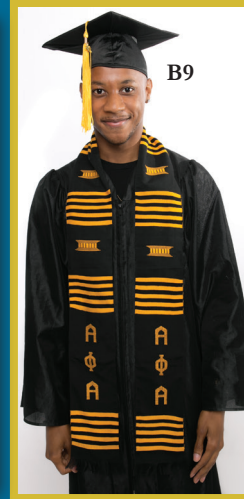

B9

"Royalty"