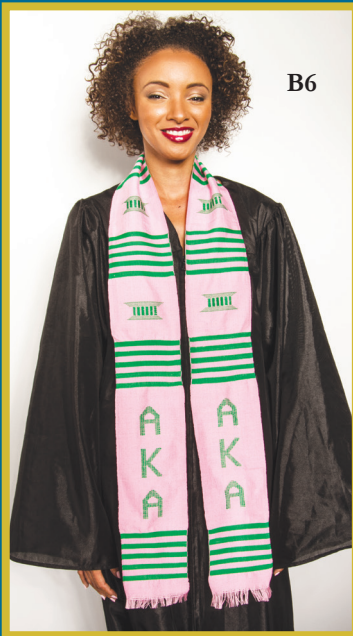

Midwest Global Group, Inc.

Authentic West African Kente Stoles

Superior Quality, Handcrafted Products

AF9

Graduate in Style!!

KT2

Basic Stoles

B6