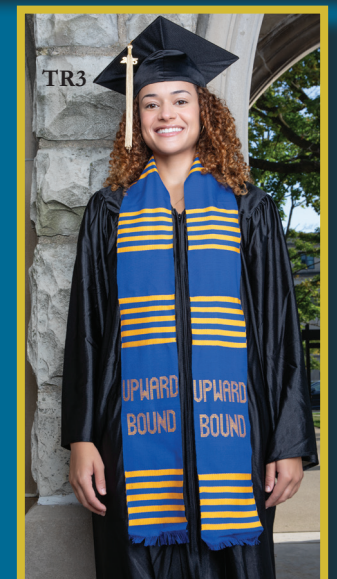

"Unity"

1-800-64-KENTE