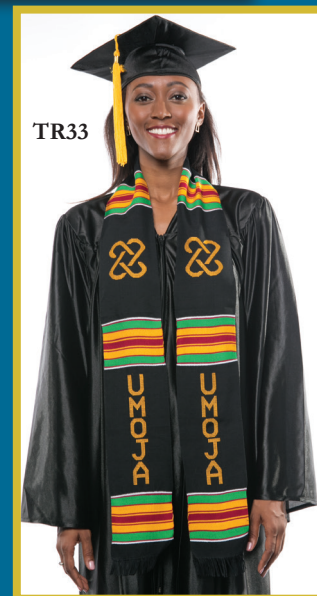

"Unity"

1-800-64-KENTE